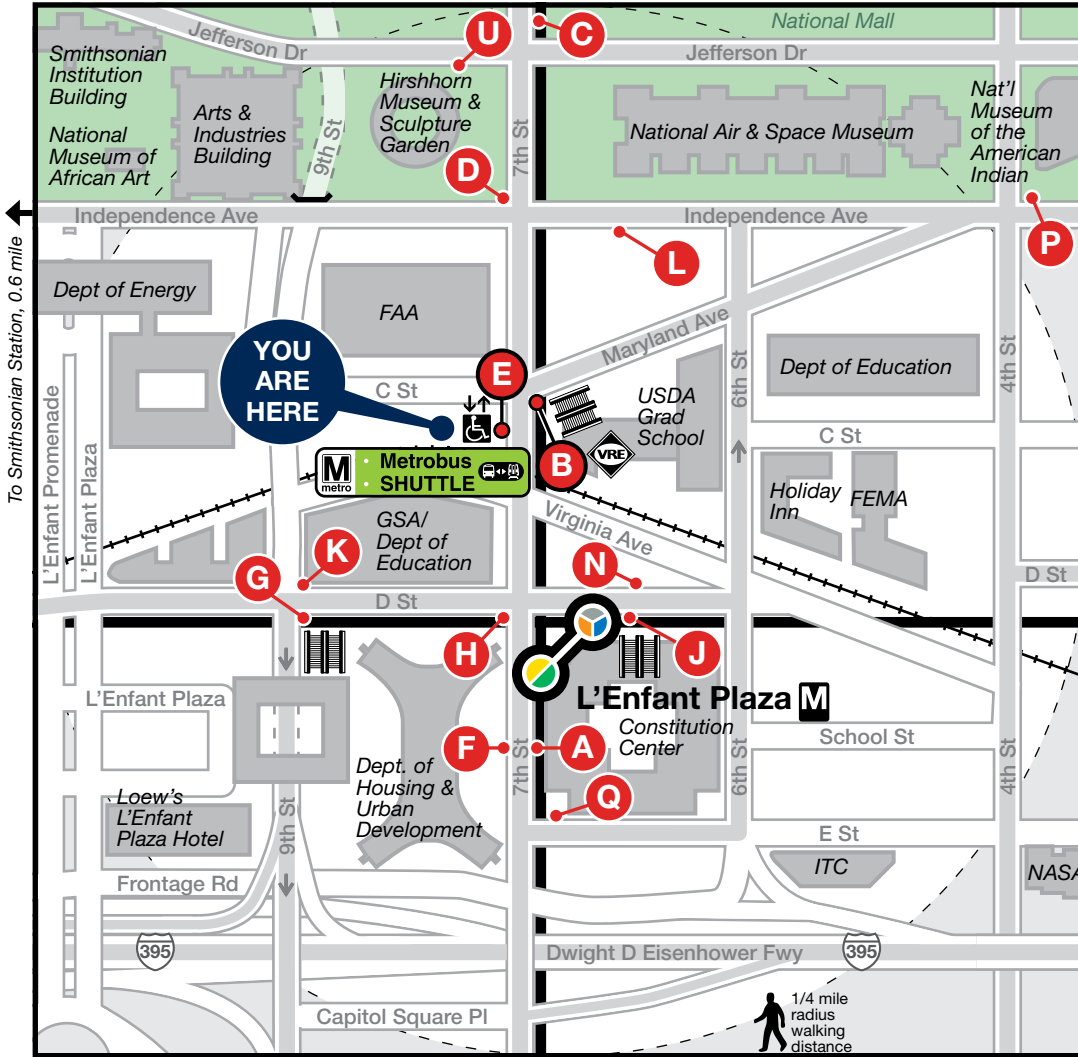

Station Vicinity Map L'Enfant Plaza

LEGEND

A Bus Stop (on the street) **A** Bus Bay (at the station)

The lettered discs on this map will help you locate the bus stop or bay near this station. Be advised the letters are not displayed on the street bus stops.

	Distance	Time
Federal Ctr SW	0.45 mile	9 mins
Turn right on 7th St to D St, turn left on D St and continue to 3rd St.		
Smithsonian	0.5 mile	10 mins
Turn left on 7th St, turn right and walk one block to Independence Ave. Turn left, walk 2 blocks to 12th St, then turn right on 12th and continue to the station.		

BUS SERVICE AND BOARDING LOCATIONS

Route	Destination	Board at
METROBUS FREQUENT SERVICE		
32 36	Pennsylvania Ave & Minnesota Ave SE	L
32 36	Potomac Park	P
32	Southern Ave	L
36	Naylor Rd	L

Route	Destination	Board at
METROBUS		
5A	Dulles Airport	J Q
52	14th & Colorado	N
74	Convention Center	A B C
74	Nationals Park, Audi Field	D E F

Route	Destination	Board at
DC CIRCULATOR		
	Eastern Market	J
	Union Station	U
LCT-LOUDOUN COUNTY TRANSIT For bus service information visit loudoun.gov		
MTA COMMUTER BUS For bus service information visit mta.maryland.gov		
OMNIRIDE For bus service information visit omniride.com		